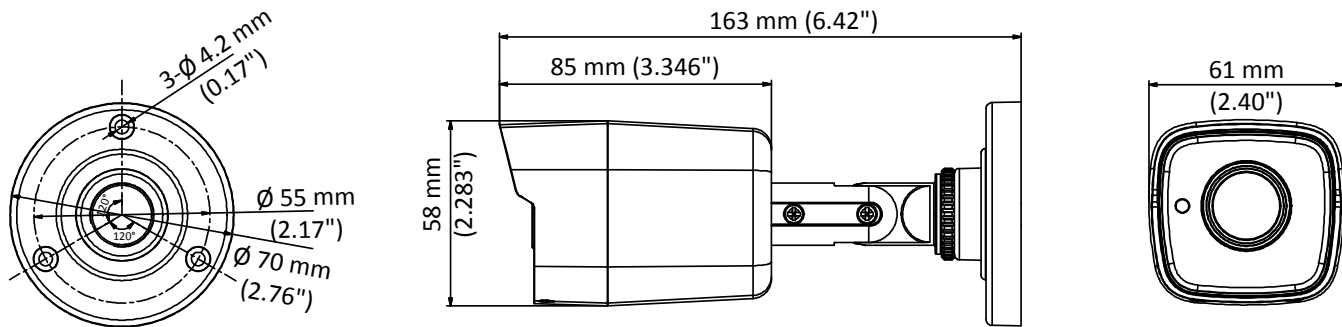

Order Model

DS-2CE16H0T-ITF

Dimension