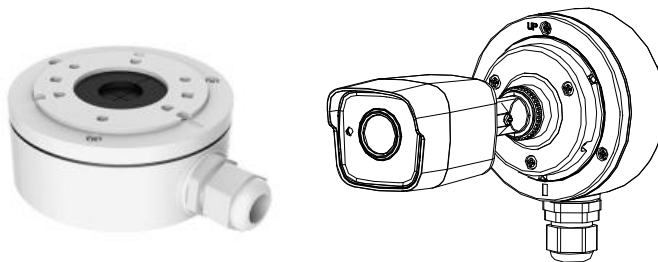

DS-2CE16H0T-ITF 5 MP Bullet Camera

Key Features

- 5 MP high performance COMS
- 2560 × 1944 resolution
- 2.8 mm, 3.6 mm, 6 mm fixed lens
- EXIR 2.0, smart IR, up to 20 m IR distance
- OSD menu, 2D DNR, DWDR
- 4 in 1 video output (switchable TVI/AHD/CVI/CVBS)
- IP67
- Up the coax (HIKVISION-C)

Specification

Camera	
Image Sensor	5 MP CMOS image sensor
Resolution	2560 (H) × 1944 (V)
Min. Illumination	Color: 0.01 Lux @ (F1.2, AGC ON), 0 Lux with IR
Shutter Time	PAL: 1/25 s to 1/50, 000 s NTSC: 1/30 s to 1/50, 000 s
Lens	2.8 mm, 3.6 mm, 6 mm fixed focal lens
Horizontal Field of View	85.5° (2.8 mm), 80.1° (3.6 mm), 57.1° (6 mm)
Lens Mount	M12
Day & Night	IR cut filter
Angle Adjustment	Pan: 0° to 360°; Tilt: 0° to 180°; Rotate: 0° to 360°
Synchronization	Internal synchronization
Frame Rate	PAL: 5 MP@20fps, 4 MP@25fps, 1080p@25fps NTSC: 5 MP@20fps, 4 MP@30fps, 1080p@30fps
Menu	
AGC	Support
D/N Mode	Auto/Color/BW (Black and White)
White Balance	ATW/MWB
BLC	Support
DWDR (Digital Wide Dynamic Range)	Support
Language	English
Functions	Brightness, Sharpness, DNR , Mirror, Smart IR
Interface	
Video Output	1 HD analog output
Switch Button	TVI/AHD/CVI/CVBS
General	
Operating Conditions	-40 °C to 60 °C (-40 °F to 140 °F), humidity: 90% or less (non-condensation)
Power Supply	12 VDC ±25%
Power Consumption	Max. 4.3 W
Protection Level	IP67
Material	Metal
IR Range	Up to 20 m
Communication	Up the coax, Protocol: HIKVISION-C (TVI output)
Dimensions	58 mm × 61 mm × 163 mm (2.28" × 2.40" × 6.42")
Weight	Approx. 350 g (0.77 lb.)

Order Model

DS-2CE16H0T-ITF

Dimension

Accessory

DS-1280ZJ-XS Junction Box

Distributed by

HIKVISION

Headquarters